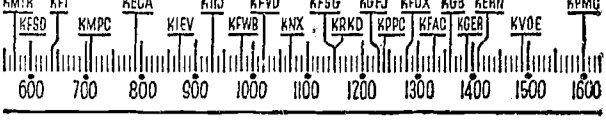

YOUR Radio TODAY

[The information contained in this schedule is furnished by the stations broadcasting the program.]

SUNDAY CHURCH SERVICES

Time	Station	Service
7:30 A.M.	KFWB	Everyman's Church
8 A.M.	KFVD	Rev. Salas
8:30 A.M.	KFWB	Union Rescue Church
8:45 A.M.	KMTR	Bob Shuler
9 A.M.	KPPC	Dr. Middlemass
9:15 A.M.	KGER	March Ahead Time
9:30 A.M.	KPPC	Dr. P. P. Woellner
10 A.M.	KGER	Fullerton 4 Square Church
10:15 A.M.	KFOX	The Visitor
10:30 A.M.	KPPC	Church News
10:45 A.M.	KPPC	Church Service
11 A.M.	KPPC	Church Service
12 NOON	KMTR	St. Brendan Choir
12:30 P.M.	KHJ	Dr. Floyd Johnson
1:30 P.M.	KHJ	Young People's Church
2:30 P.M.	KMTR	Open Bible
3 P.M.	KHJ	Lutheran Hour
3:30 P.M.	KFOJ	Rev. Billy Adams
4 P.M.	KMTR	Presbyterian Church
4:30 P.M.	KGER	Rev. Davis
4:45 P.M.	KGER	Colonial Tabernacle
5:30 P.M.	KGER	Rev. Weber
7 P.M.	KMTR	R. P. Shuler
8 P.M.	KPPC	Church Service
9:30 P.M.	KFAC	"Glorious Hope"
9:45 P.M.	KFWB	Anselma Lutheran Church